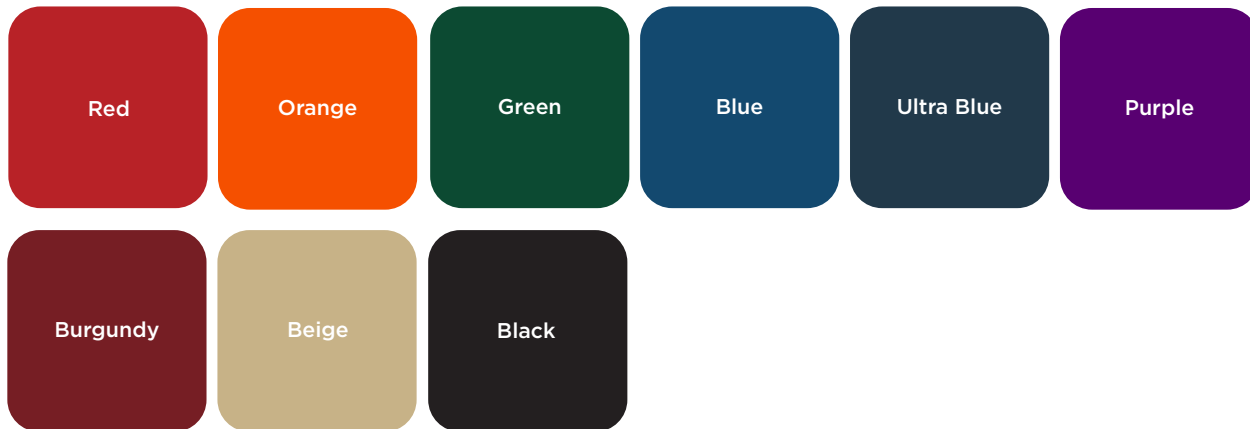

Textured Polyethylene Color Options

Thermoplastic Color Options

Recycled Color Options

Powder Coat Color Options

Gloss

Matte, Textured, or Metallic