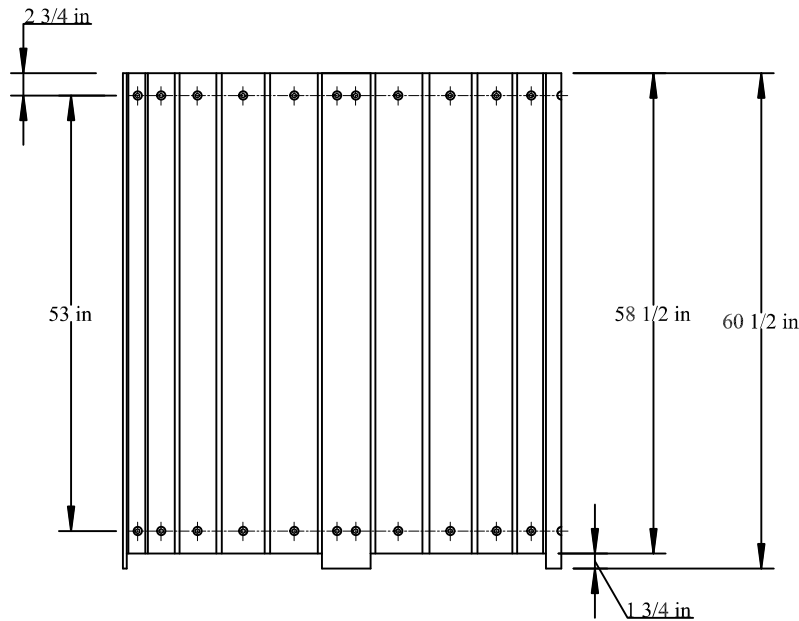

Top View

Front View

3D ISOMETRIC VIEW

32 Gallon Round Receptacle Spec Sheet

Product No: PB32R
Material: Resinwood Slats
Mounting: Portable/Surface

STANDARD RESINWOOD SLAT COLORS

- CED
- GRA

SuperiorAmenities