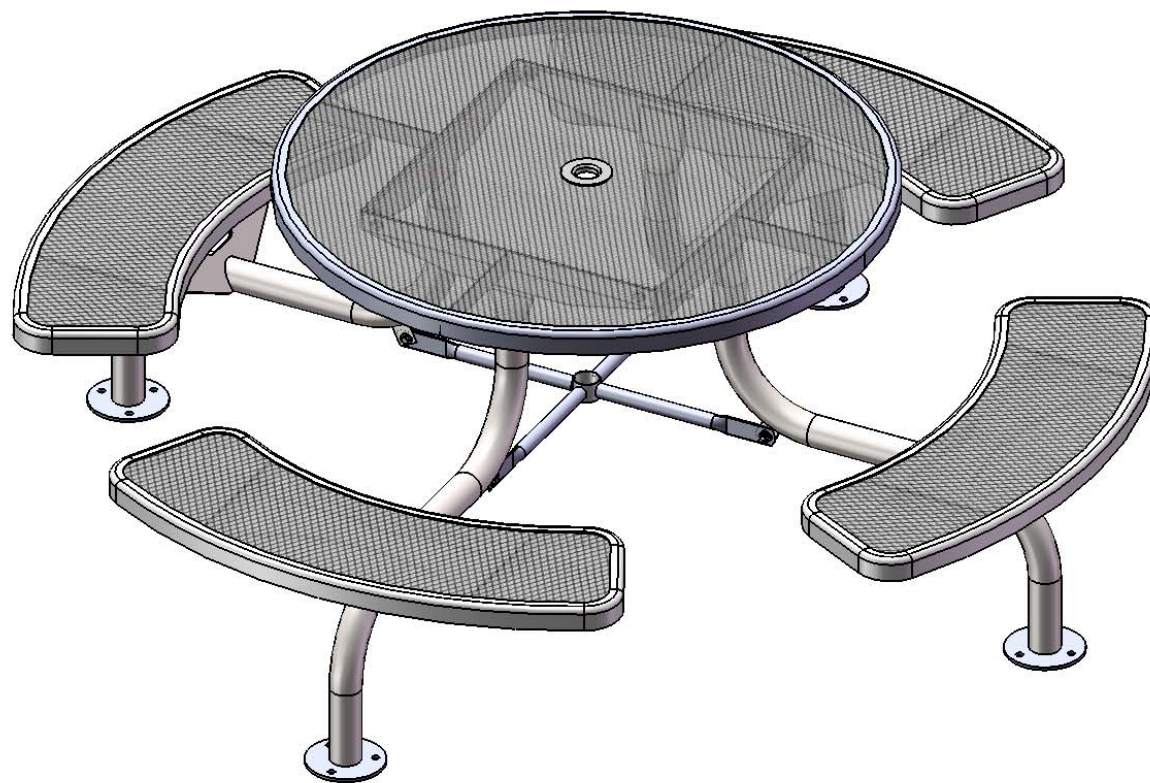

Site Amenities

BY SUPERIOR RECREATIONAL PRODUCTS

Model #
T46WEBRACSPSM

 **SUPERIOR**[®]
RECREATIONAL PRODUCTS
A **PLAYCORE** Company

HARDWARE

5/16" x 1"
Machine Bolt

5/16" Washer

5/16" Kep Nut

PRODUCT SPECIFICATIONS

T46WEBRACSPSM 46" SURFACE MOUNT TABLE WITH 4 SEATS

Top & Seats: 11 gauge die formed angle frame 1"x1-7/8" with 3" radius corners. 3/4" #9 steel expanded metal. 7 gauge x 1-1/2" flat bar center support and mounting bracket understructure. Top is additionally supported to the corners with 7 gauge x 1-1/2" flat bar. Electrically MIG welded.

Coating: Oven fused functionalized polyethylene copolymer-based thermoplastic. Fluidized bed coating application with superior mechanical performance, impact resistance and UV-stability.

Frame: 2-3/8" O.D. x 13 gauge pre-galvanized structural steel tubing. Brace attachment points are 1-1/2"x2"x3/16" steel flat bar. Cross braces 1" O.D. x 16 gauge pre-galvanized structural steel tubing. Top is attached with 7 gauge 2"x2" die formed angle. Seat mounting points are 7 gauge x 1-1/2" die stamped steel flat bar. Legs are bent over a mandrel through the bend radius producing a wrinkle free bend. Surface mount plates are 6" O.D. 1/4" thick steel flat plate. All electrically MIG welded.

Frame Coating: Electrostatic powder coated application oven cured.

Hardware: All stainless steel hardware fasteners.

Dimensions: Top is 46" round x 30" high. Seats are 12" wide x 36" long x 18" high. Outside to outside dimensions of 4 seat table is 85" round.