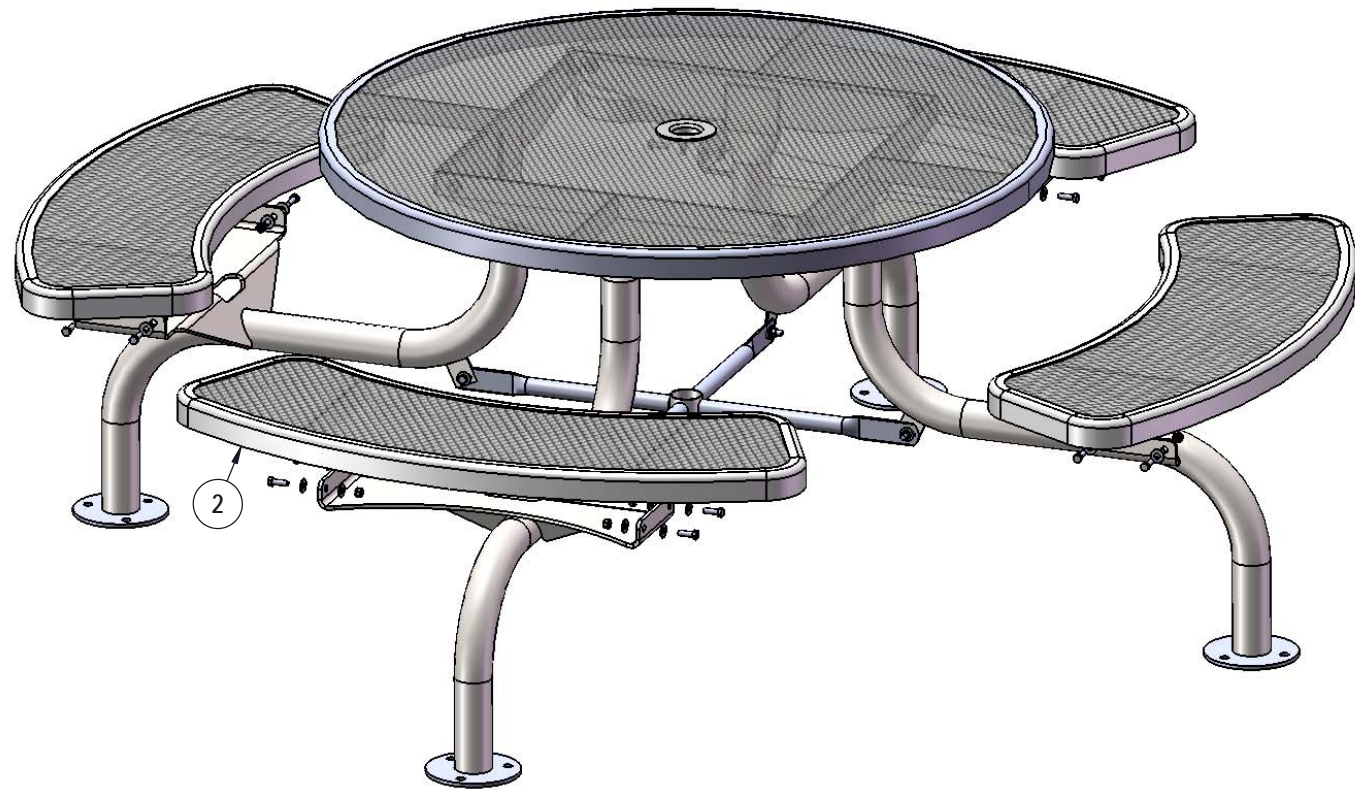

Coating: Oven fused functionalized polyethylene copolymer-based thermoplastic. Fluidized bed coating application with superior mechanical performance, impact resistance and UV-stability.

Frame: 2-3/8" O.D. x 13 gauge pre-galvanized structural steel tubing. Brace attachment points are 1-1/2"x2"x3/16" steel flat bar. Cross braces 1" O.D. x 16 gauge pre-galvanized structural steel tubing. Top is attached with 7 gauge 2"x2" die formed angle. Seat mounting points are 7 gauge x 1-1/2" die stamped steel flat bar. Legs are bent over a mandrel through the bend radius producing a wrinkle free bend. Surface mount plates are 6" O.D. 1/4" thick steel flat plate. All electrically MIG welded.

Frame Coating: Electrostatic powder coated application oven cured.

Hardware: All stainless steel hardware fasteners.

Dimensions: Top is 46" round x 30" high. Seats are 12" wide x 36" long x 18" high. Outside to outside dimensions of 4 seat table is 85" round.

COMPONENTS

ITEM NO.	PartNo	DESCRIPTION	QTY
1	P-V369SM	V369SM Leg	4
2	T-V36RD-S	3' Expanded Round Seat	4
3	T-V46RD-T	46" Round Expanded Top	1
4	33-05-0029	5/16" x 1" Machine Bolt (SS)	28
5	33-02-0007	5/16" SS Washer	53
6	33-03-0012	5/16" Kep Nut (SS)	28
7	P-01-04-0122	358 Crossbrace w/ Umbrella Tube	1

STEP 1

Attach the Legs to the Top and Cross Brace as shown using specified hardware.

STEP 2

Attach the Seats to the Legs as shown using specified hardware.

OVERALL DIMENSIONS