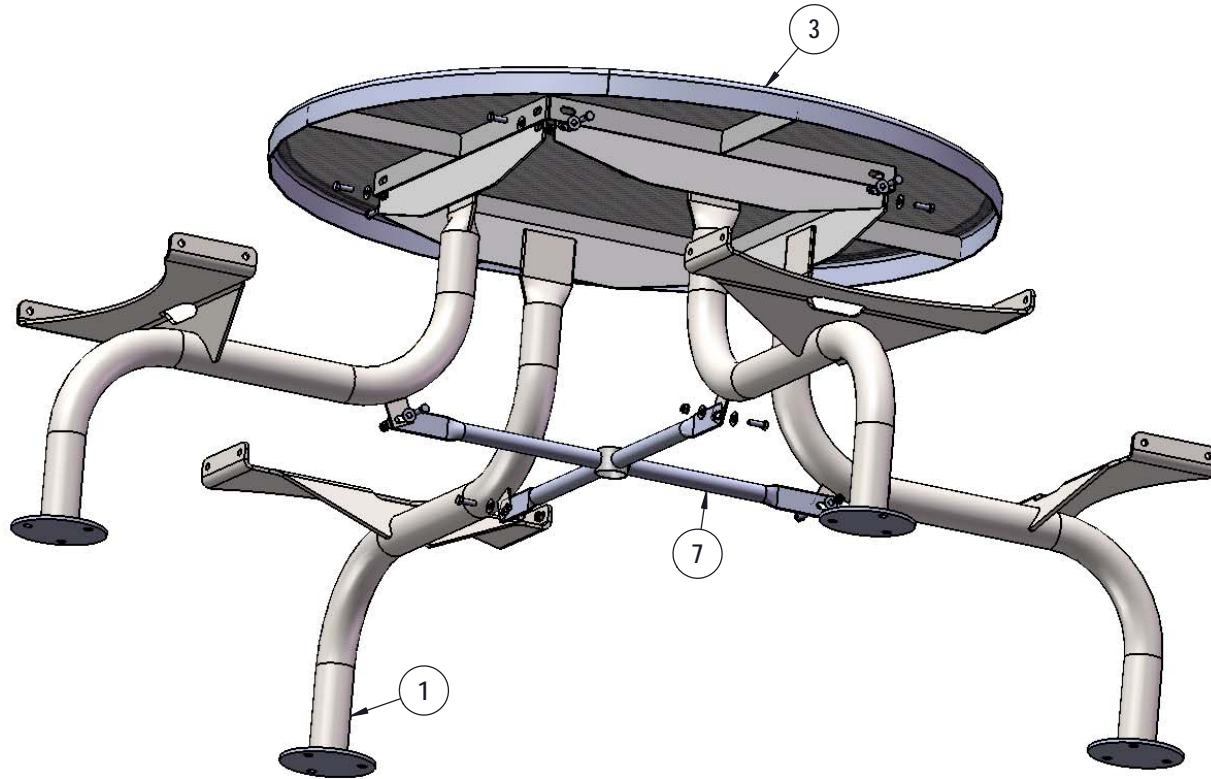

STEP 1

Attach the Legs to the Top and Cross Brace as shown using specified hardware.