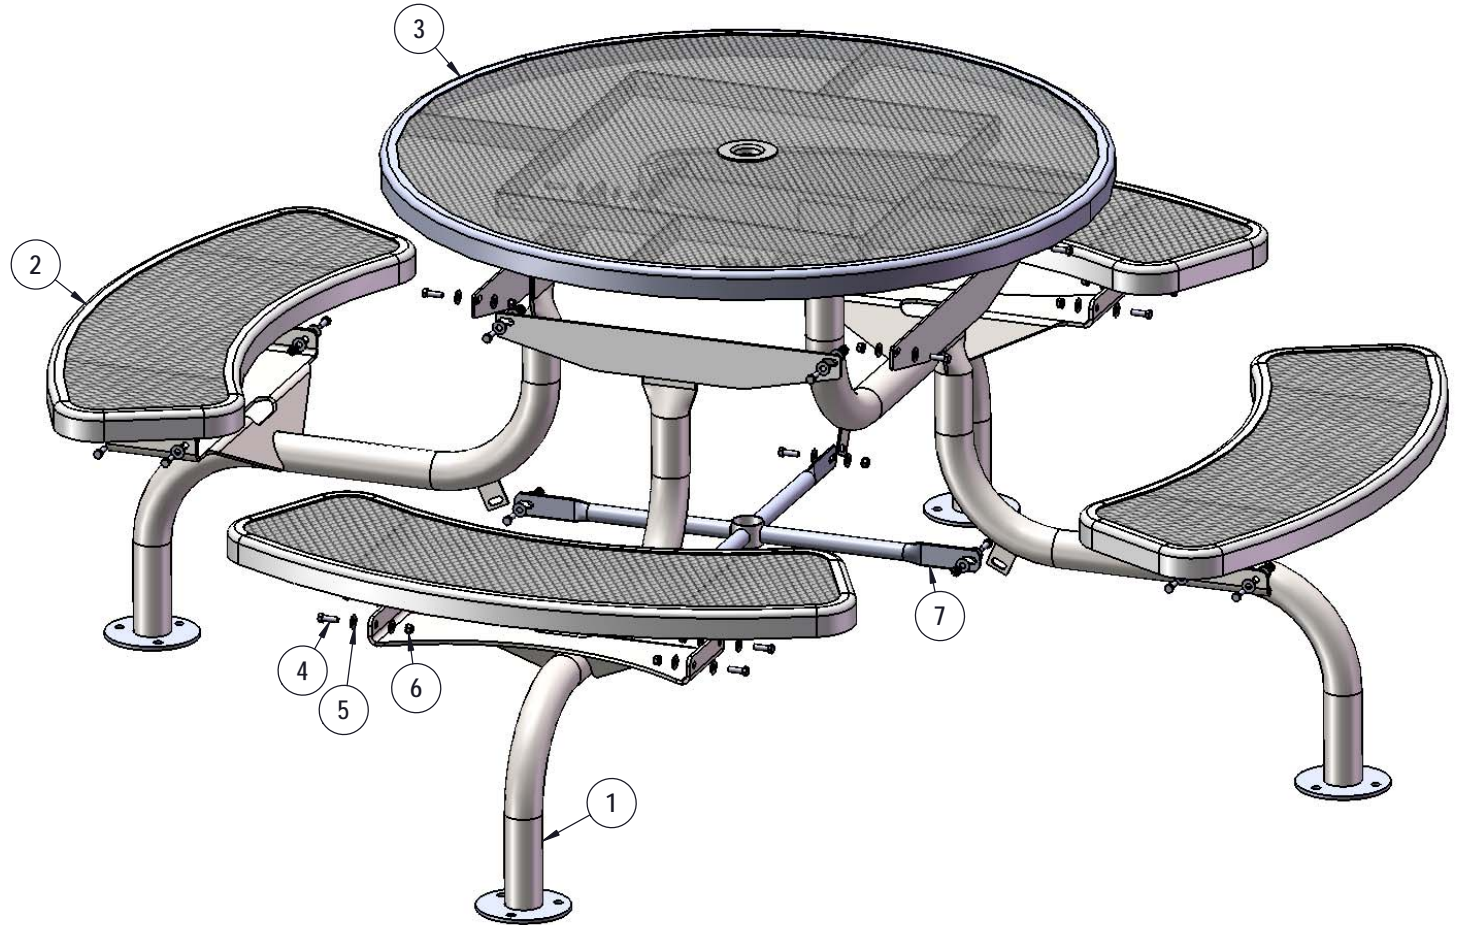

PRODUCT SPECIFICATIONS

T46WEBRACSPSM 46" SURFACE MOUNT TABLE WITH 4 SEATS

Top & Seats: 11 gauge die formed angle frame 1"x1-7/8" with 3" radius corners. 3/4" #9 steel expanded metal. 7 gauge x 1-1/2" flat bar center support and mounting bracket understructure. Top is additionally supported to the corners with 7 gauge x 1-1/2" flat bar. Electrically MIG welded.

Coating: Oven fused functionalized polyethylene copolymer-based thermoplastic. Fluidized bed coating application with superior mechanical performance, impact resistance and UV-stability.

Frame: 2-3/8" O.D. x 13 gauge pre-galvanized structural steel tubing. Brace attachment points are 1-1/2"x2"x3/16" steel flat bar. Cross braces 1" O.D. x 16 gauge pre-galvanized structural steel tubing. Top is attached with 7 gauge 2"x2" die formed angle. Seat mounting points are 7 gauge x 1-1/2" die stamped steel flat bar. Legs are bent over a mandrel through the bend radius producing a wrinkle free bend. Surface mount plates are 6" O.D. 1/4" thick steel flat plate. All electrically MIG welded.

Frame Coating: Electrostatic powder coated application oven cured.

Hardware: All stainless steel hardware fasteners.

Dimensions: Top is 46" round x 30" high. Seats are 12" wide x 36" long x 18" high. Outside to outside dimensions of 4 seat table is 85" round.

COMPONENTS

ITEM NO.	PartNo	DESCRIPTION	QTY
1	P-V369SM	V369SM Leg	4
2	T-V36RD-S	3' Expanded Round Seat	4
3	T-V46RD-T	46" Round Expanded Top	1
4	33-05-0029	5/16" x 1" Machine Bolt (SS)	28
5	33-02-0007	5/16" SS Washer	53
6	33-03-0012	5/16" Kep Nut (SS)	28
7	P-01-04-0122	358 Crossbrace w/ Umbrella Tube	1